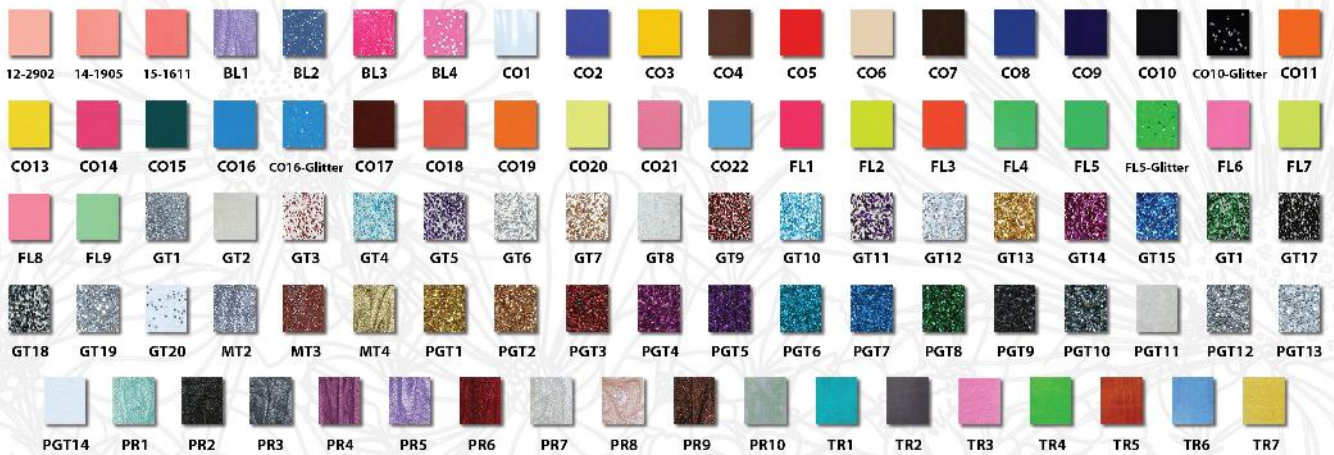

BRS-728

BRS-738-SWA
SWA CZ 5mm. Disco Ball

BRS-739
RS 1.6mm. Stone

* Please refer of stones, pearl and plating section of color charts to review all color options and general information on page 34, 35
* All designs are also available with Rhodium, Gold, Rose Gold and Black Rhodium plating (Items code# - R/P, G/P, RO-G/P, B-R/P).

Pearl

Plating

*All items with Silver, Rhodium, Gold, Rose gold and Black Rhodium plating are extra E-Coated

CZ Stone

Rhinestone

Enamel

Rings sizes

Europe sizes