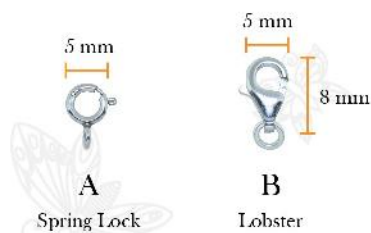

Pearl

Plating

*All items with Silver, Rhodium, Gold, Rose gold and Black Rhodium plating are extra E-Coated

CZ Stone

Rhinestone

Enamel

Rings sizes

Europe sizes

US sizes

Earrings stud sizes

Closure Options

Chain Options

Extension Chain Options

Chain sizes

Free sizes

Ear Clips / Septum Clips / Toc Rings