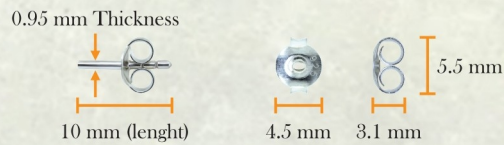

AQ-AB

BL-AB

BL.ZI-AB

L.SI-AB

L.BL-AB

Fashion Jewelry

General Information

Rings sizes

Earrings stud sizes

Closure Options

Chain Options

Chain sizes

Pendants = 42 cm (length)

Necklags = 45 cm (length)

Bracelets = 18 cm (length)

Anklets = 23 cm (length)