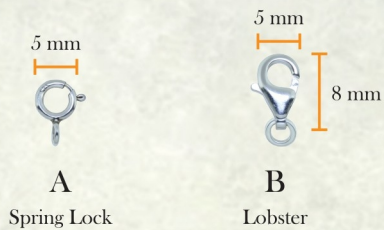

AQ-AB

BL-AB

BL.ZI-AB

L.SI-AB

L.BL-AB

Fashion Jewelry

General Information

Rings sizes

Earrings stud sizes

Closure Options

Chain Options

Chain sizes

Pendants = 42 cm (length)

Necklags = 45 cm (length)

Bracelets = 18 cm (length)

Anklets = 23 cm (length)