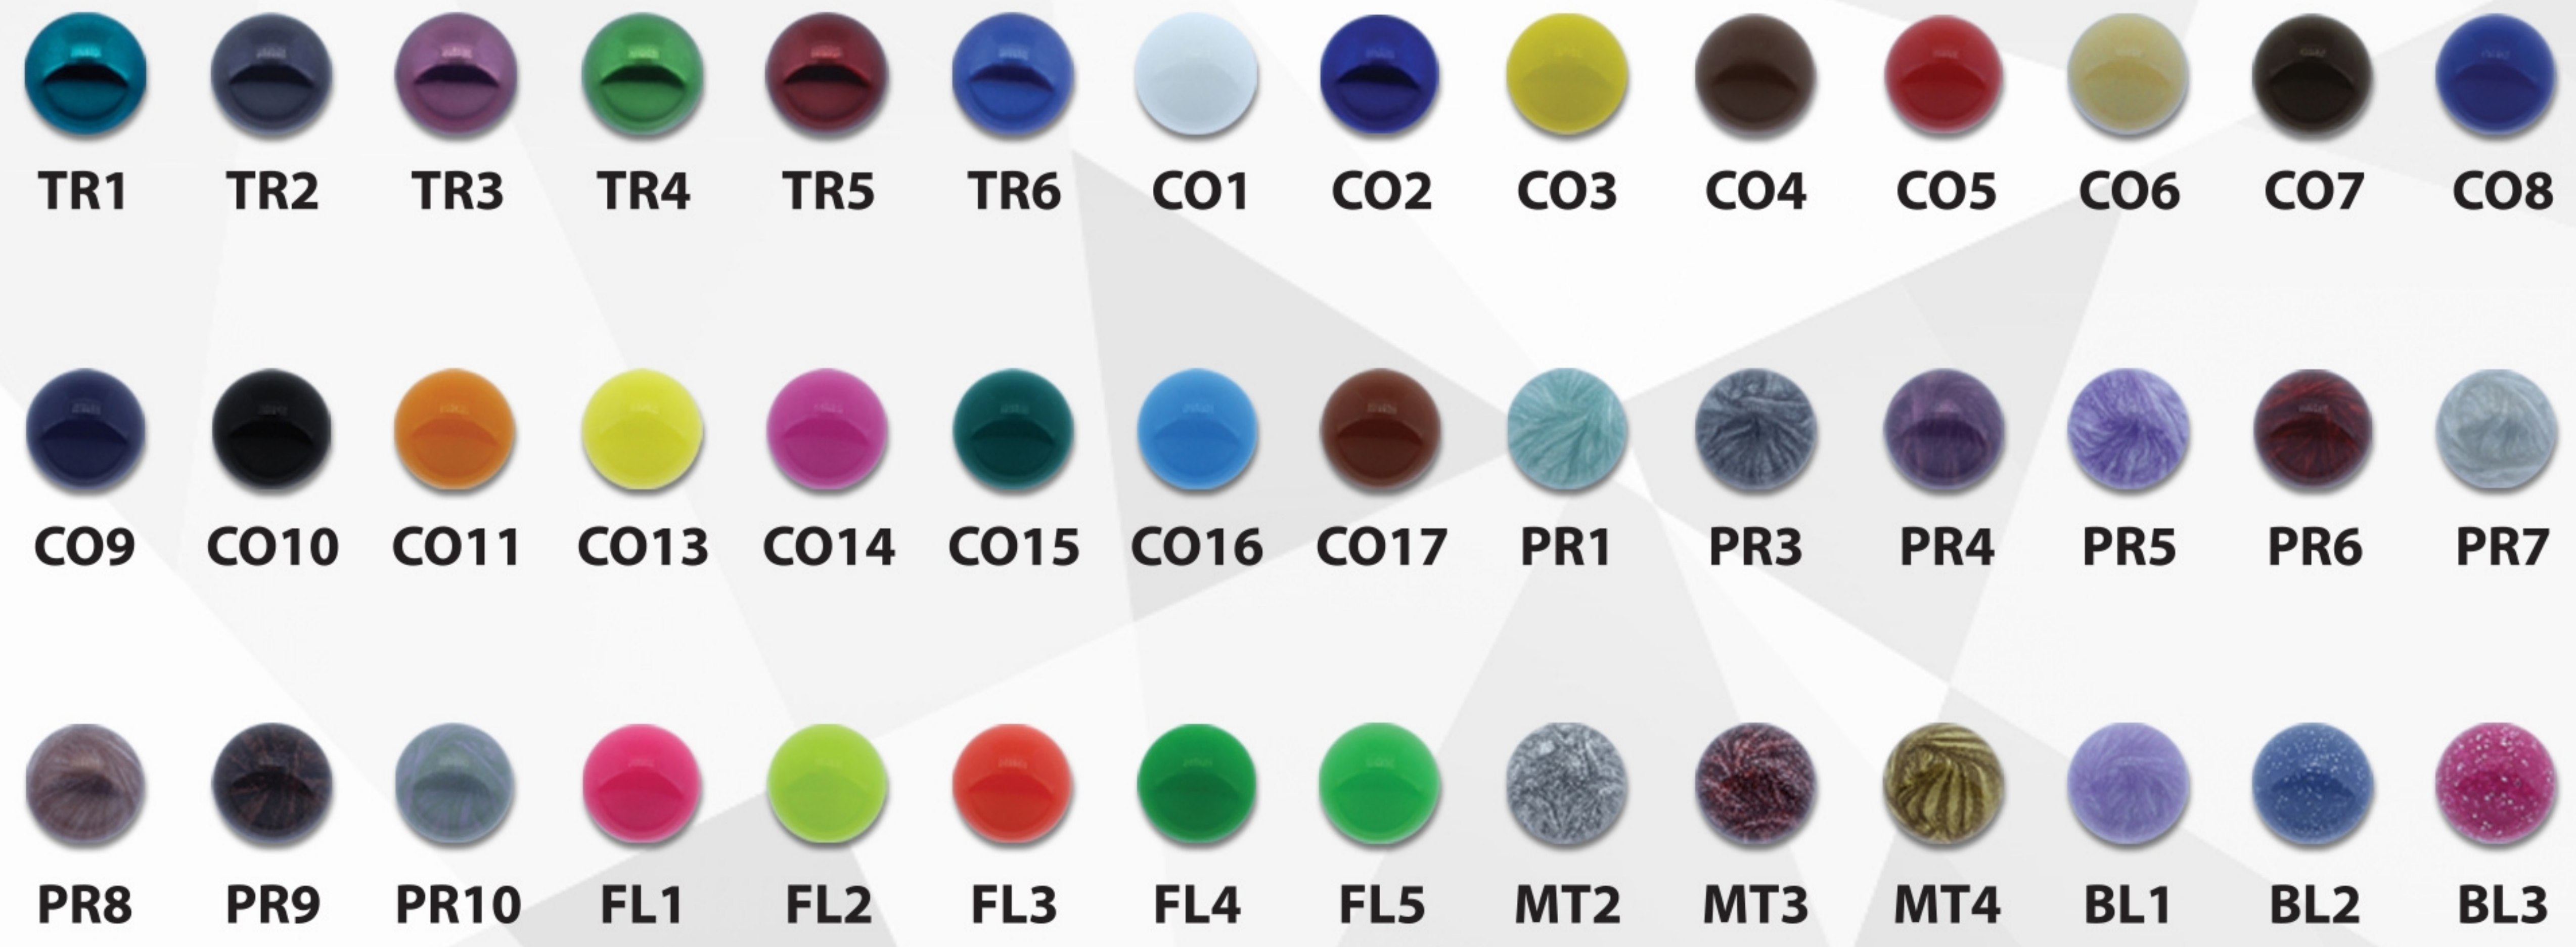

Pearl

Plating

*All items with Gold, Rose Gold, Black plating are extra E-Coated

CZ Stone

Rhinestone

Enamel